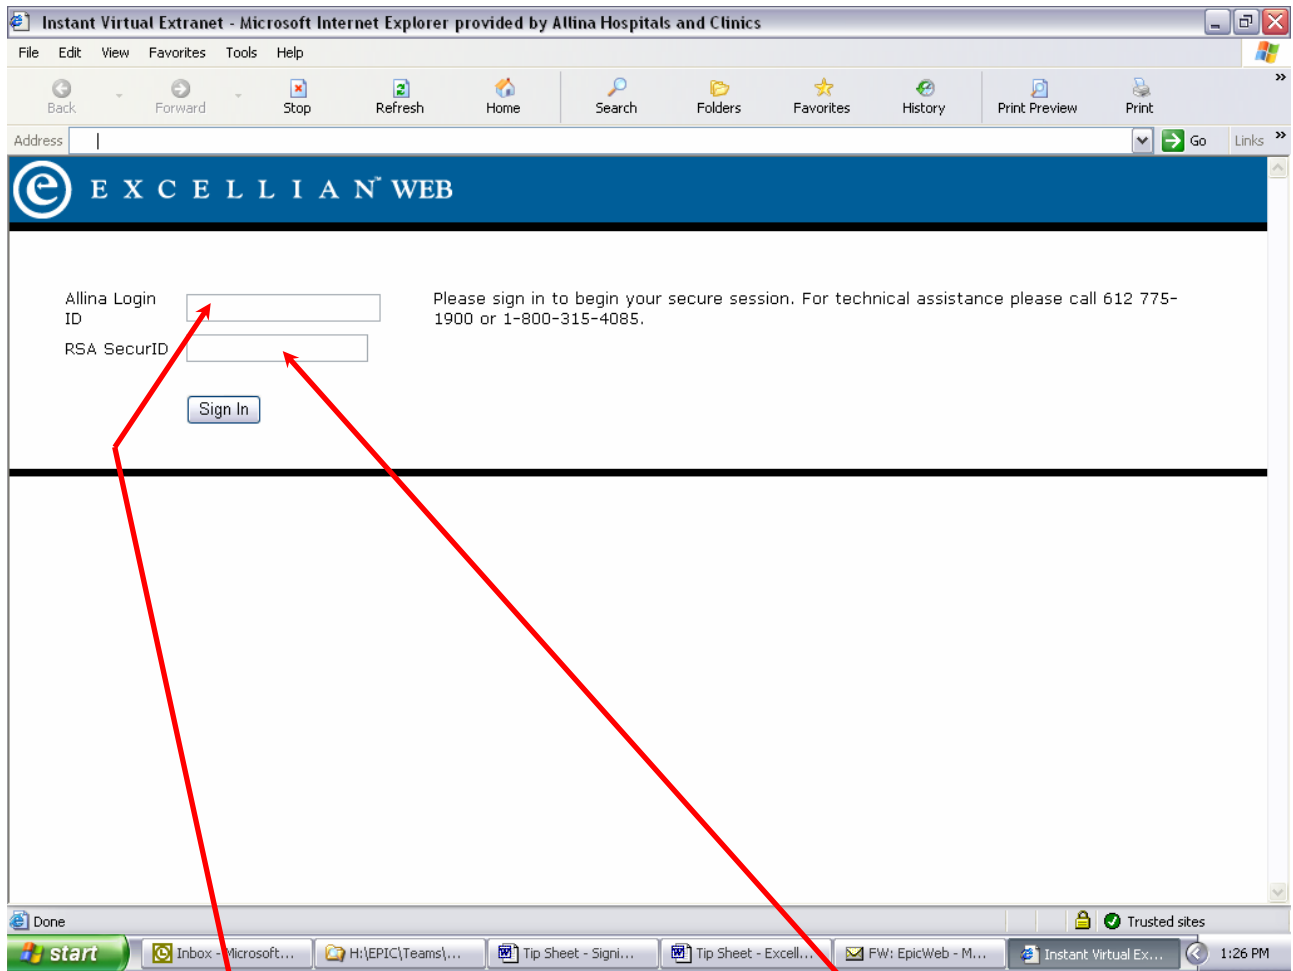

The following screen will appear:

Enter your Allina ID, the number displayed on your token and click the “Sign In” button.

Please note that the number displayed on your token changes every 60 seconds. The time remaining is denoted by 6 bars to the left of the number. Every 10 seconds a bar disappears. If you're down to one or no bars, it's best to wait for the number to refresh before entering it.