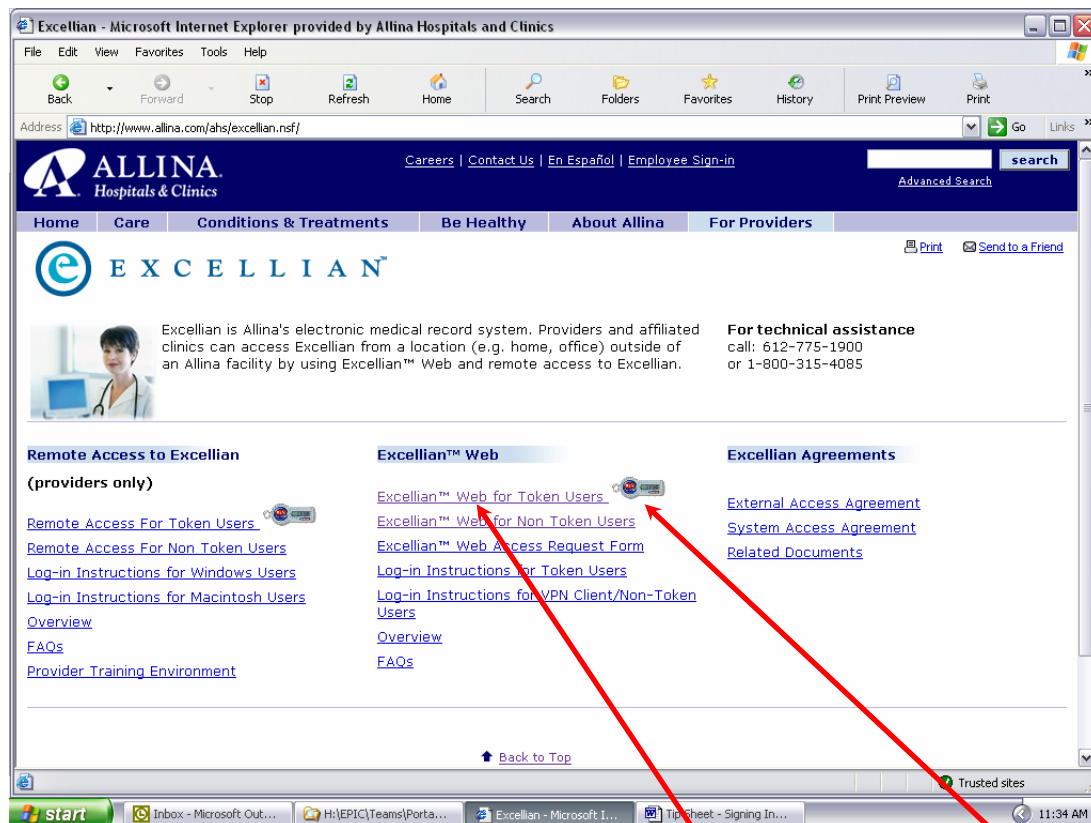

Contact: Allina Technical Support Center, 612-262-1900 or 800-315-4085

Date Created: June 22, 2005

Audience: Excellian Web Users

Signing In to Excellian Web with an RSA Token

PURPOSE: Explain how to access and sign into Excellian Web using an RSA Token.

There are several different methods by which affiliated clinic staff access Excellian Web. All methods are designed to ensure that only authorized users gain access to patient information. These methods include internal Allina access, LAN to LAN, VPN Client, and RSA Token. This tip sheet covers the process for tokens, which look like this:

Accessing the Excellian Web website

Open the web browser on your PC (for most users this is Internet Explorer) and type in the following address: www.allina.com/excellian. The following screen will appear:

Click on either the “Excellian Web for Token users” link or the picture of the token.