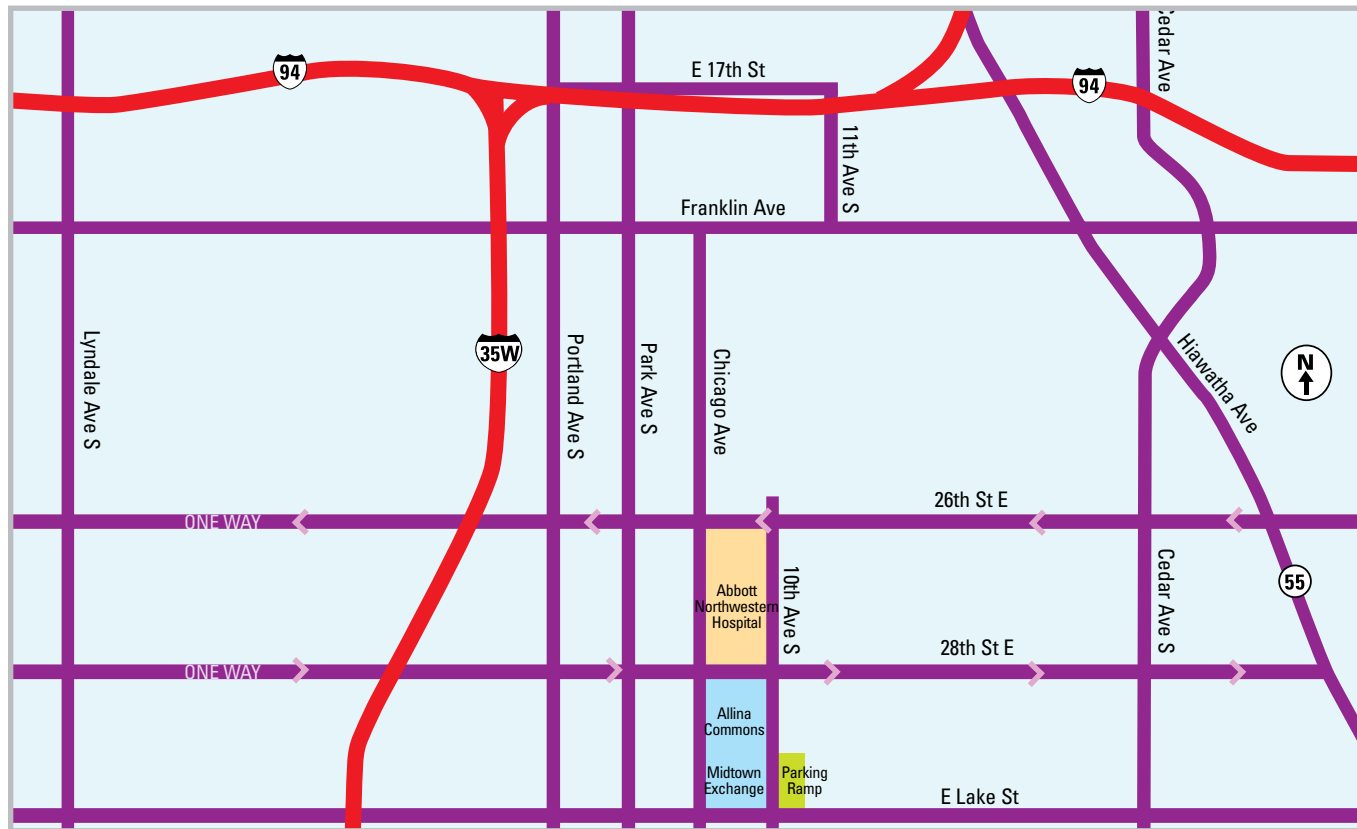

Getting to Allina Commons

Allina Commons at Midtown Exchange

2925 Chicago Ave.

Minneapolis, MN 55407

Ph: 612-262-5000

From the North

Recommended from 35W:

- Take the I-94 W exit 17B – go 0.5 mi
- Take the I-94 W ramp – go 0.1 mi
- Keep right onto the 11th Ave S ramp – go 0.2 mi
- Continue on E 17th St – go 0.5 mi
- Turn left at Portland Ave S – go 1.2 mi
- Turn left at E Lake St – go 0.3 mi
- Turn left at 10th Ave S – Parking ramp on right

From the East

Recommended from I-94:

- Take Cedar Ave S exit 234C – go 0.2 mi
- Turn left at Cedar Ave S – go 0.1 mi
- Turn left at Minnehaha Ave – go 0.2 mi
- Turn right at Cedar Ave S – go 1.1 mi
- Turn right at E Lake St – go 0.7 mi
- Turn right at 10th Ave S – Parking ramp on right

From the South

Recommended from 35W:

- Take the 31st St exit 15 to Lake St – go 0.2 mi
- Continue on 2nd Ave S – go 0.1 mi
- Cross Lake St to 28th St (one way) – turn right at 28th St – go 0.6 mi
- Turn right at 10th Ave S – Parking ramp on left

From the West

Recommended from I-94/394:

- Turn right onto the I-94 E entry ramp – go East 3.0 mi
- Take MN-55 exit 234A – go 0.3 mi
- Continue on Hiawatha Ave – go 0.2 mi
- Take Cedar Ave ramp – go 0.2 mi
- Turn right at Cedar Ave S – go 0.8 mi
- Turn right at E Lake St – go 0.7 mi
- Turn right at 10th Ave S – Parking ramp on right